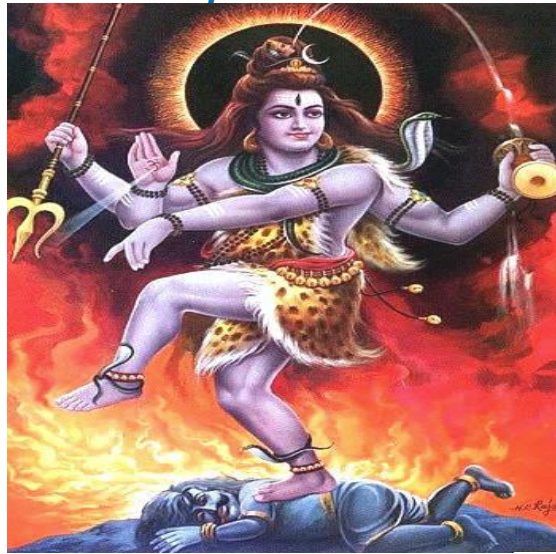

Sri Lakshmi Temple

117 Waverly Street, Ashland, MA 01721

Ph.: 508-881-5775

www.srilakshmi.org

Youth, Cultural & Educational Programs Committee (YCEP)

presents

Nrityanjali

Classical Dance by Artists and Students