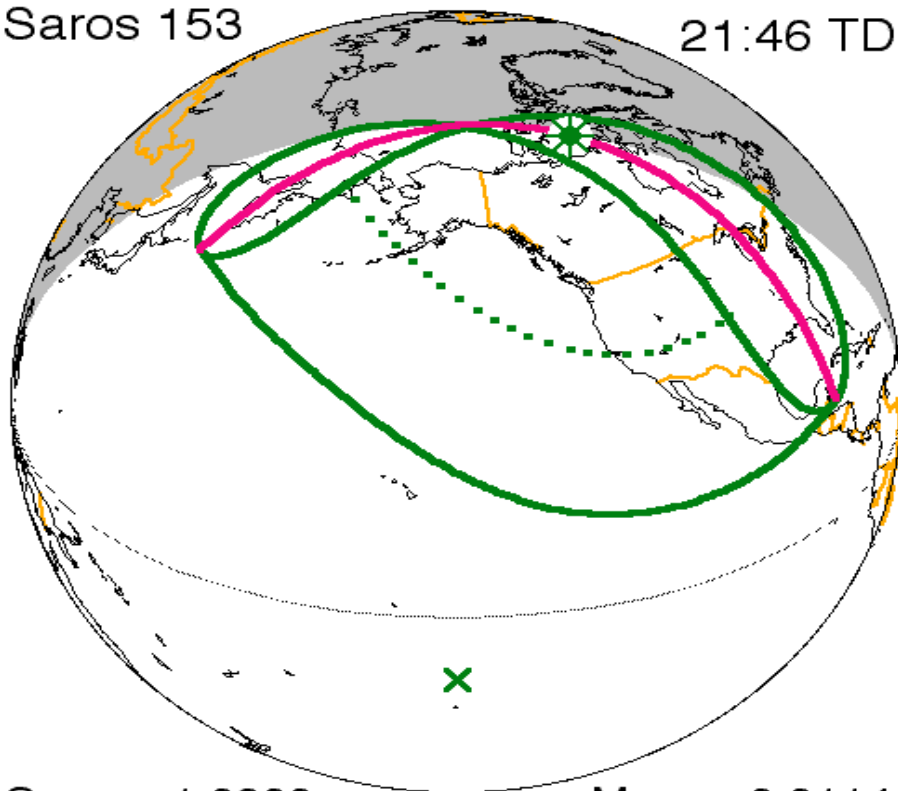

Sri Lakshmi Temple

117 Waverly Street, Ashland, MA 01721
Phone: 508-881-5775 Web: www.SriLakshmi.org

SOLAR ECLIPSE **5:48PM-7:37PM** **on Oct 23, 2014 Thursday** **Temple closed in the evening**

The eclipse starts at one location and ends at another.
The times mentioned above are actual times when the eclipse occurs in Boston, MA.

Partial
Saros 153

2014 Oct 23
21:46 TD

Gam. = 1.0908

Mag. = 0.8114

Five Millennium Canon of Solar Eclipses (Espenak & Meeus)

Call Temple office at 508-881-5775 for more details