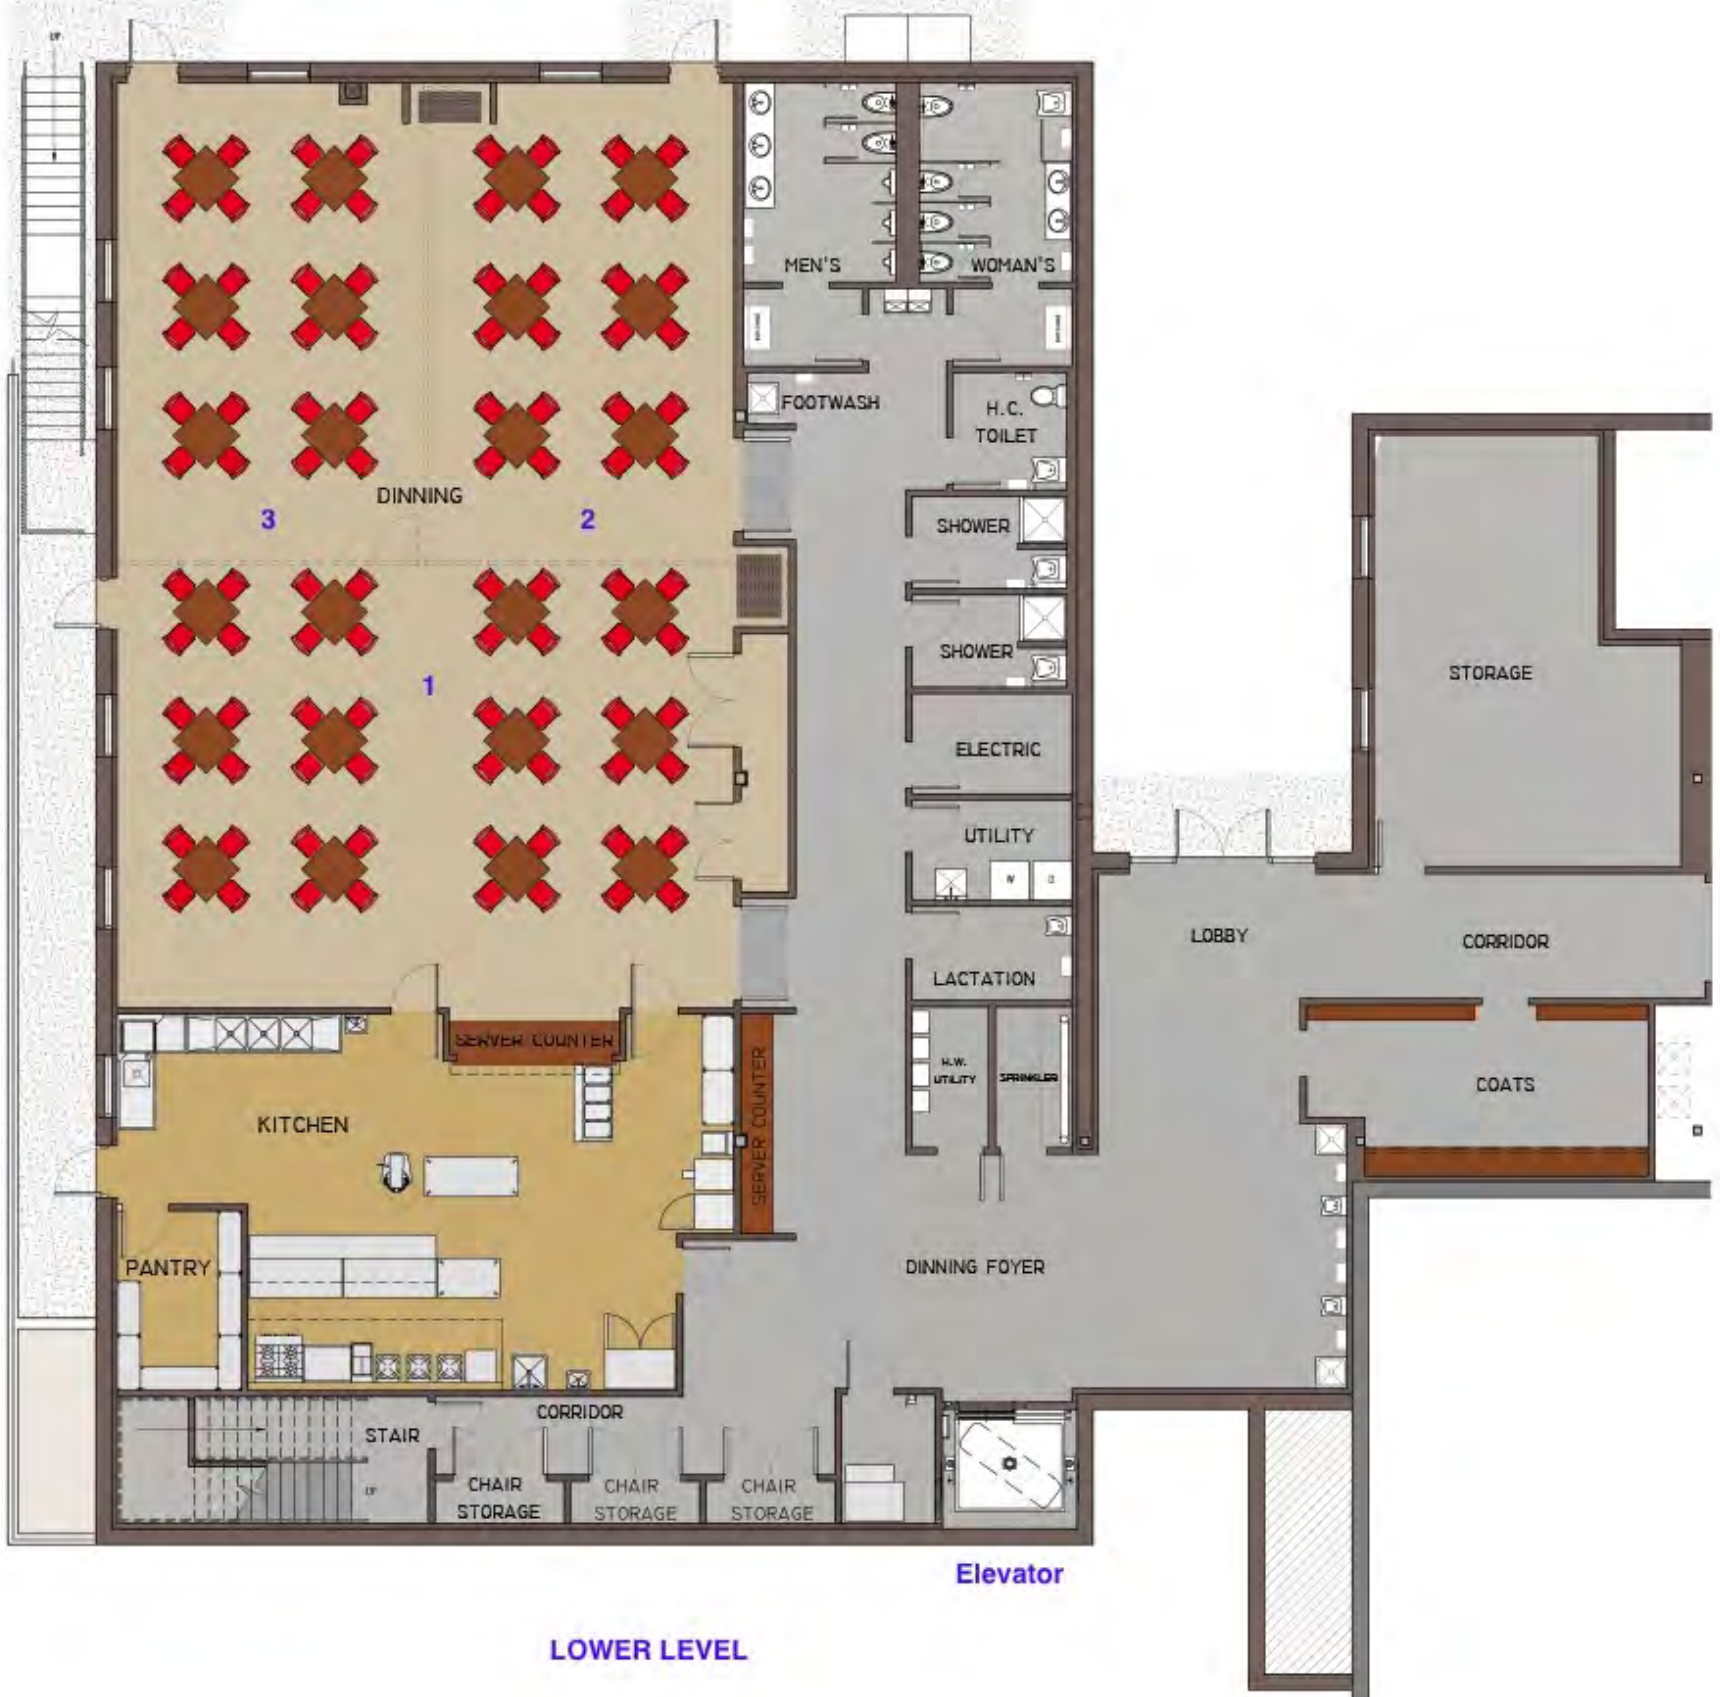

3

DINNING

2

1

MEN'S

WOMAN'S

FOOTWASH

H.C.
TOILET

SHOWER

SHOWER

ELECTRIC

UTILITY

LACTATION

H.W.
UTILITY

SPRINKLER

STORAGE

LOBBY

CORRIDOR

COATS

KITCHEN

SERVER COUNTER

SERVER COUNTER

PANTRY

DINNING FOYER

STAIR

CORRIDOR

CHAIR
STORAGE

CHAIR
STORAGE

CHAIR
STORAGE

Elevator

LOWER LEVEL