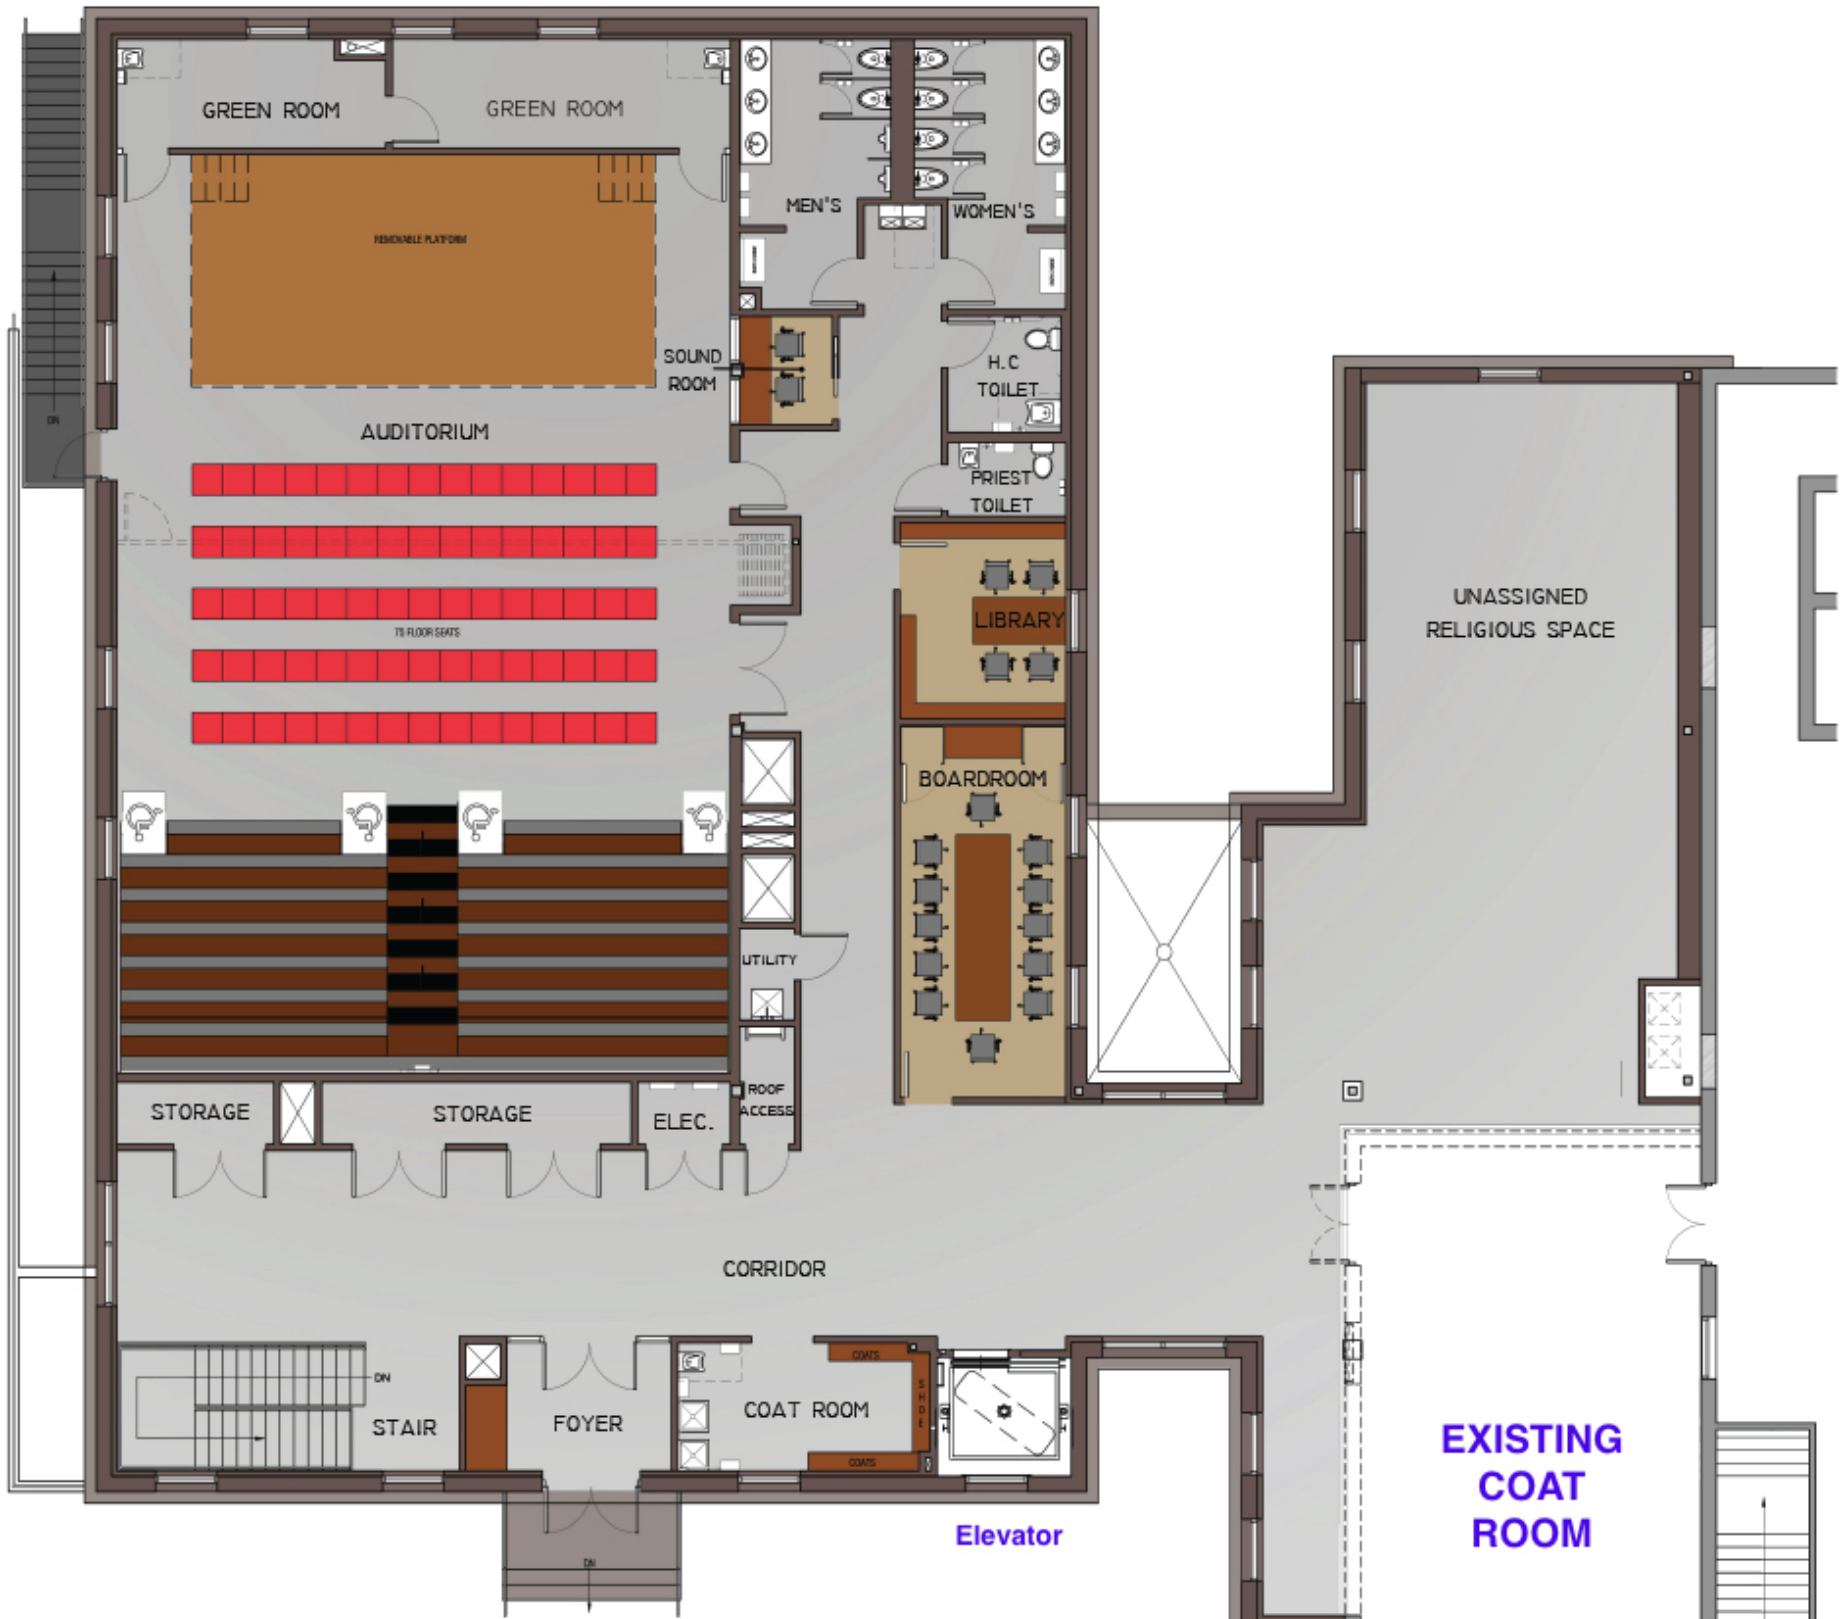

Sri Lakshmi Temple

117 Waverly Street, Ashland, MA 01721

Phone: 508-881-5775 Web: <http://www.SriLakshmi.org>

Sri Lakshmi Temple Expansion *Sponsor a Square Foot*

\$201 per Sq. Ft

As part of the 16,282 sq.ft expansion

**EXISTING
COAT
ROOM**

MAIN LEVEL

Elevator

LOWER LEVEL