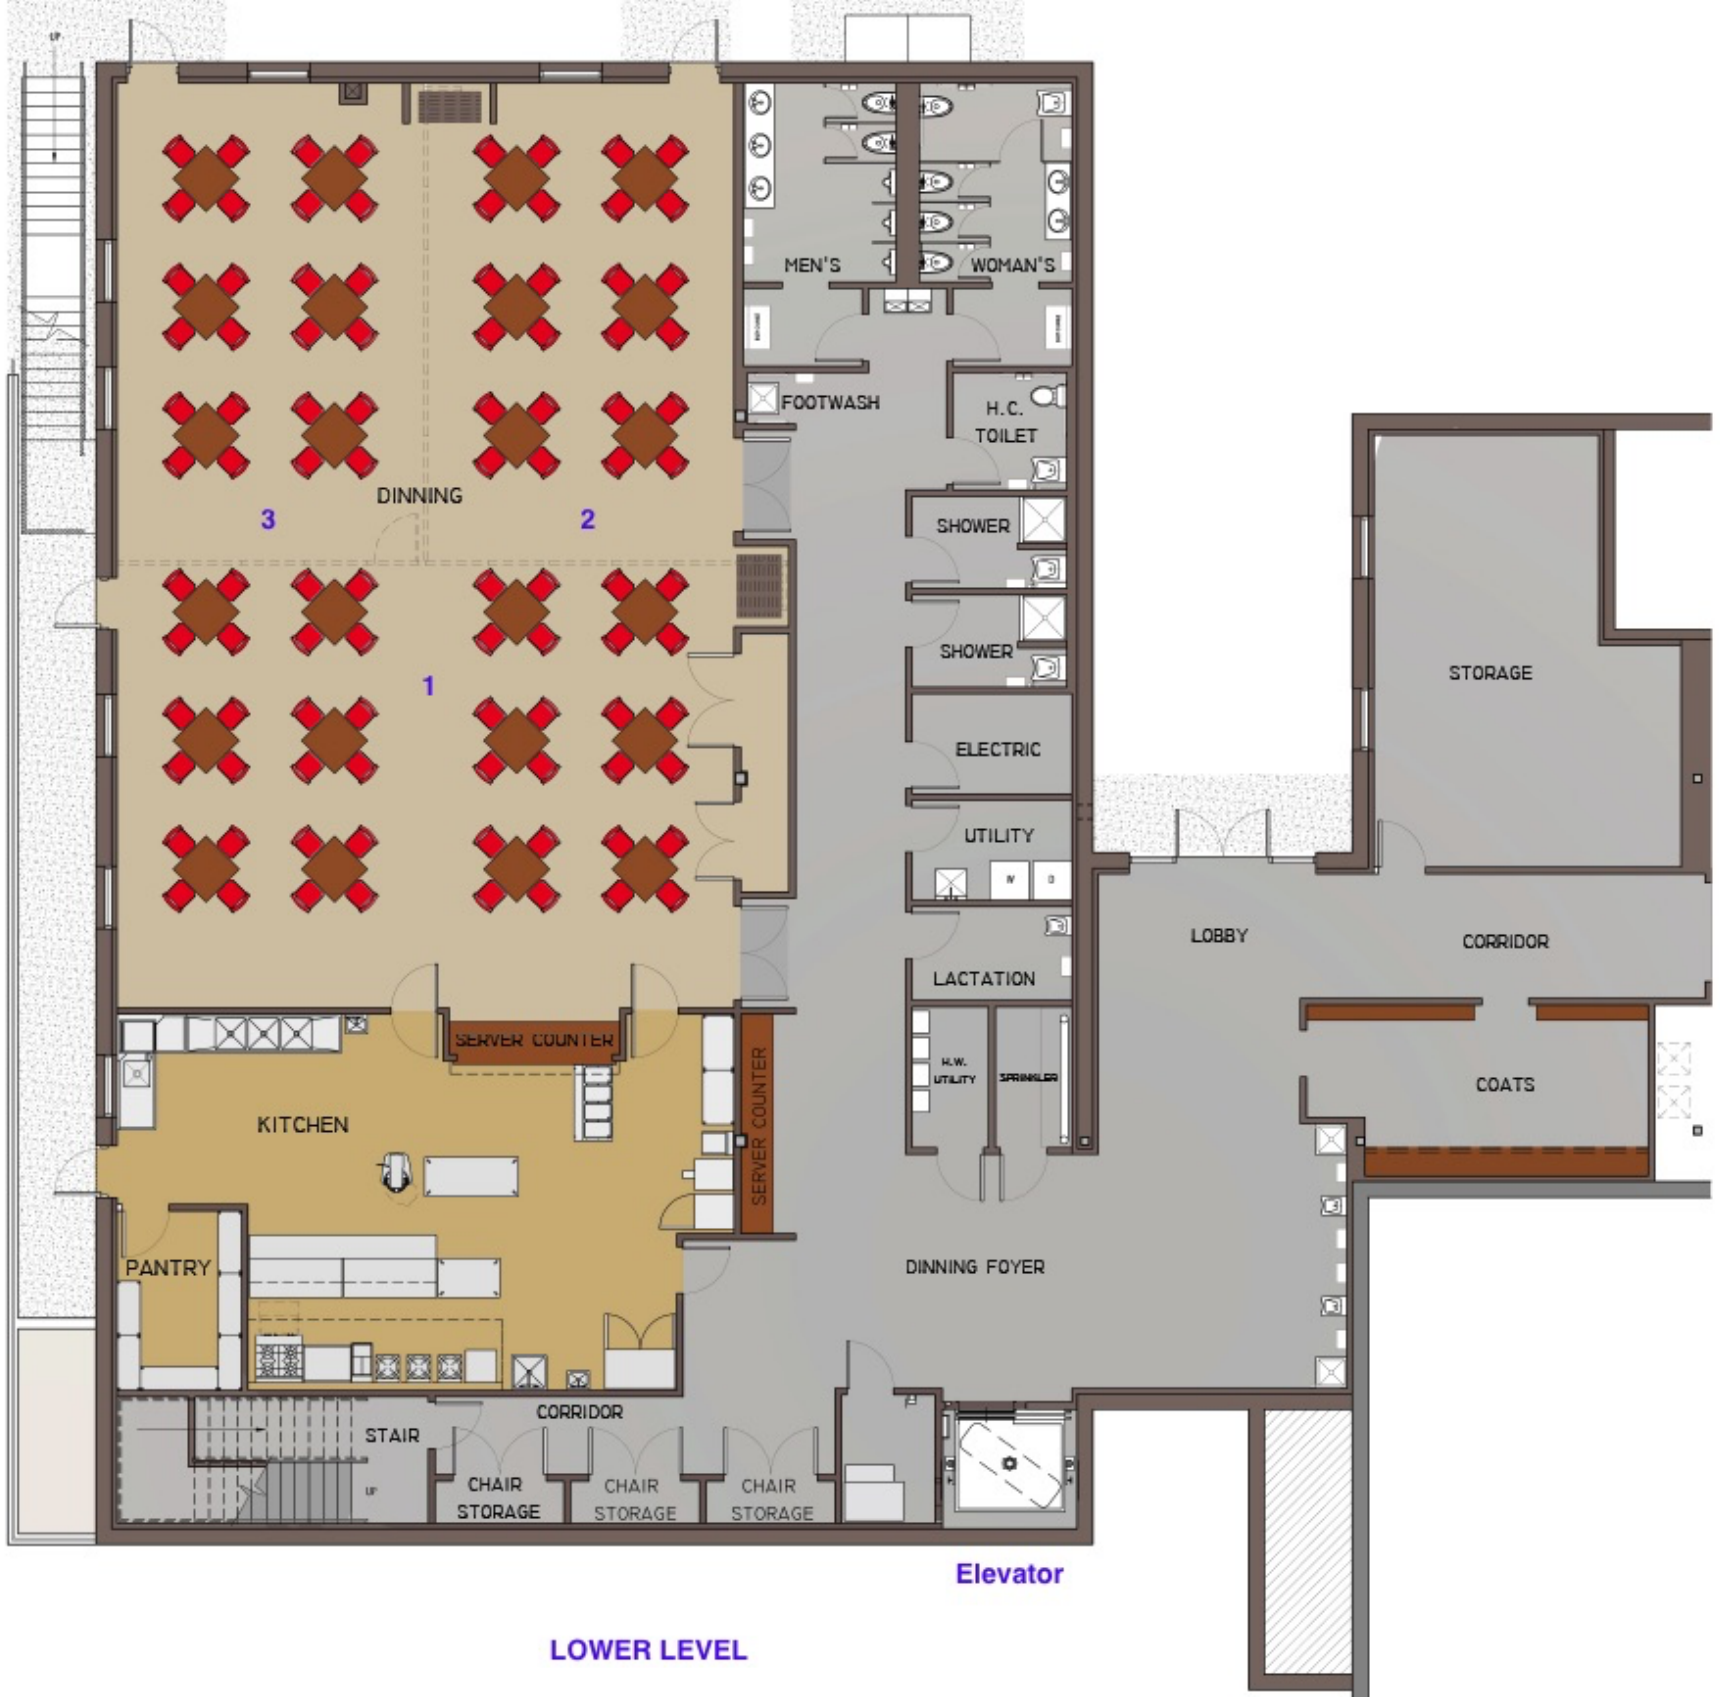

Sri Lakshmi Temple

117 Waverly Street, Ashland, MA 01721

Phone: 508-881-5775 Web: <http://www.SriLakshmi.org>

Sri Lakshmi Temple Expansion *Sponsor a Square Foot*

\$201 per Sq. Ft

As part of the 16,282 sq.ft expansion

**EXISTING
COAT
ROOM**

MAIN LEVEL

Elevator

LOWER LEVEL