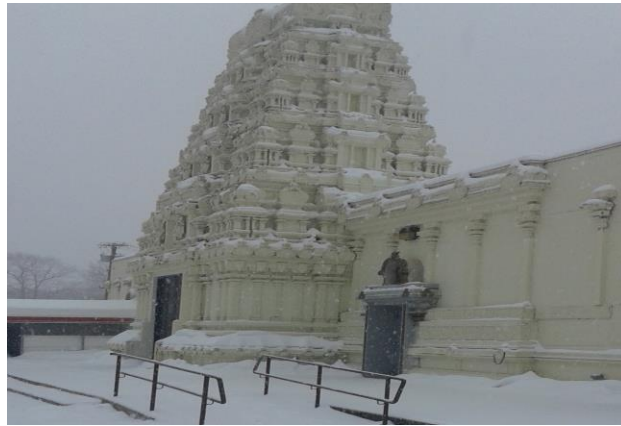

117 Waverly Street
Ashland, MA
Phone - 508 881 5775
www.srilakshmi.org

TEMPLE CLOSE NOTICE

Due to snow and bad weather conditions our temple will be closed today (Saturday) 12/9/2017 afternoon from 2:30 PM for the rest of the day. Tomorrow Temple will be opened as usual.

Please check our Website www.srilakshmi.org for latest update.

All Pujas scheduled today evening stand cancelled. Ayyappa Puja is moved for tomorrow evening 5:30 PM.

***May the blessings of Sri Lakshmi be always with you
and your family.***